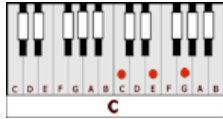

## GUITAR / KEYBOARD CHORDS:

**G**= 320003

**C**= x32010

**D**= xx0232

**A**= xo222o

**E**= o22100

**INTRO: G C G C X2**

**G** Black road...**C** Georgia trees  
**G** Midnight moon just stay with me **C**  
**G** Like a lighthouse in the sky **C**  
**G** And let these eighteen wheels fly **C**

**D** Woke up this morning...**C** in a Motel Five  
**D** Broken-hearted...I'm gonna drive...**C** through the night **G**  
**C** Down the open road **G** **C**

**G** Asked her where we stood **C**  
**G** She said Johnny this ain't no good **C**  
**G** You made the highway your home **C**  
**G** And I'm just tired of living alone **C**

Got a double-sleeper...I'm hell on wheels  
 Come on sweet thing, show me how...love feels  
 Down the open road  
 Down the open road  
 Down the open road  
 OO-OO-OO

**OUTRO:** Somewhere...  
 Down the open road  
 She don't break down, she don't run cold  
 She's heart and soul like a pot of gold  
 She sees the white lines when I'm driving blind  
 A hundred more miles and she's right on time  
 ...right on time  
 She's right on time, right on time....Down the open road