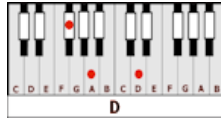

## GUITAR / KEYBOARD CHORDS:

**G**= 320003

**C**= x32010

**D**= xx0232

**A**= xo222o

**E**= o22100

**INTRO: G C G C X2**

**G** Black road...**C** Georgia trees  
**G** Midnight moon just stay with me **C**  
**G** Like a lighthouse in the sky **C**  
**G** And let these eighteen wheels fly **C**

**D** Woke up this morning...**C** in a Motel Five  
**D** Broken-hearted...I'm gonna drive...**C** through the night **G**  
**C** Down the open road **G** **C**

**G** Asked her where we stood **C**  
**G** She said Johnny this ain't no good **C**  
**G** You made the highway your home **C**  
**G** And I'm just tired of living alone **C**