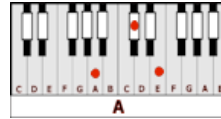

## GUITAR / KEYBOARD CHORDS:

**G**= 320003

**C**= x32010

**D**= xx0232

**A**= xo222o

**E**= o22100

**INTRO: G C G C X2**

**G** Black road...**C** Georgia trees  
**G** Midnight moon just stay with me **C**  
**G** Like a lighthouse in the sky **C**  
**G** And let these eighteen wheels fly **C**

**D** Woke up this morning...**C** in a Motel Five  
**D** Broken-hearted...I'm gonna drive...**C** through the night **G**  
**C** Down the open road **G** **C**

**G** Asked her where we stood **C**  
**G** She said Johnny this ain't no good **C**  
**G** You made the highway your home **C**  
**G** And I'm just tired of living alone **C**